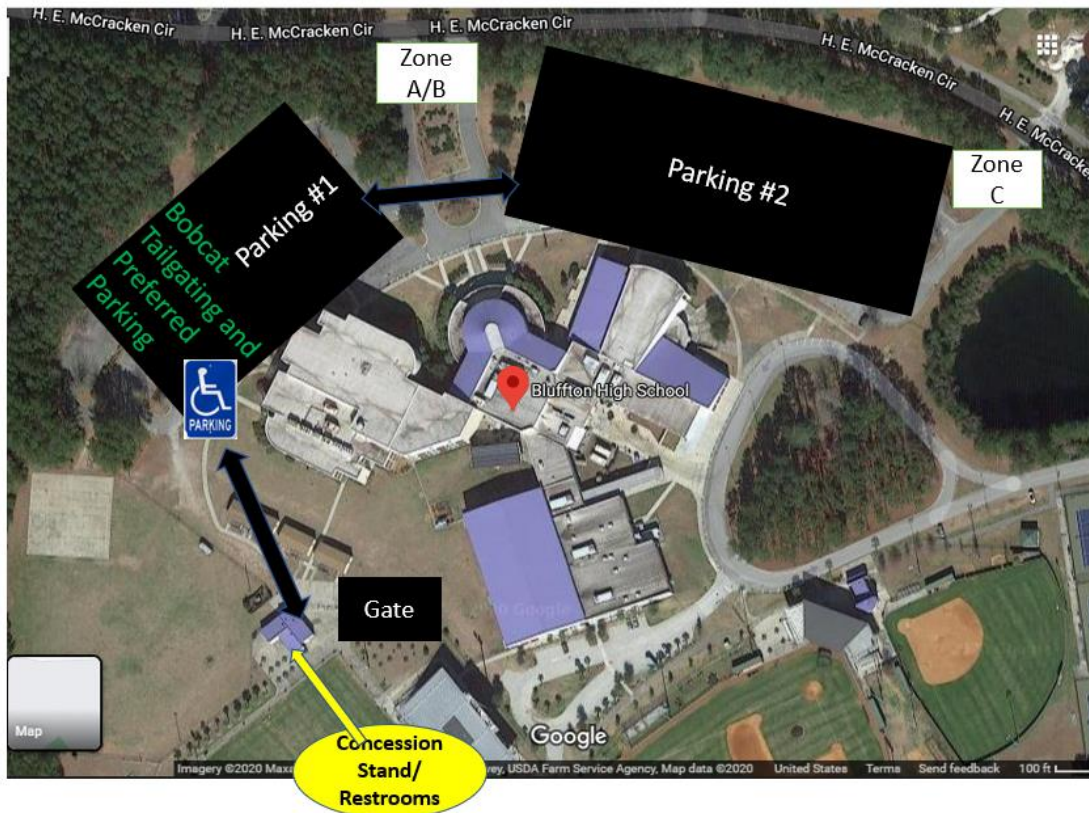

May River at Bluffton Football Game Info (Spectators)

Bobcat Parking at Bluffton High School and Gate

Shark Parking at H.E. McCracken Middle School and Gate

May River at Bluffton Football Game Info (Spectators)

Parking:

- **General parking will be separate**
 - Bluffton Fans--Enter "Zone A/B" or "Zone C" at Bluffton High School
 - May River--Enter "ZONE E or ZONE F" at H.E. McCracken Middle School (250 H.E. McCracken Circle)

- ---**Bluffton AND May River accessible parking** enter at ZONE A/Parking #1. Access by turning right at main school entrance and proceed to end of parking lot.

Tickets: <https://beaufortschools.hometownticketing.com/embed/all?schools=32>

Restrooms:

- Bluffton: at concession stand
- May River: portable restrooms near score board

Food and Drink:

- Bluffton: Concession Stand/State of Mind Café
- May River: Concessions located near score board
- No loitering around concessions or walkways