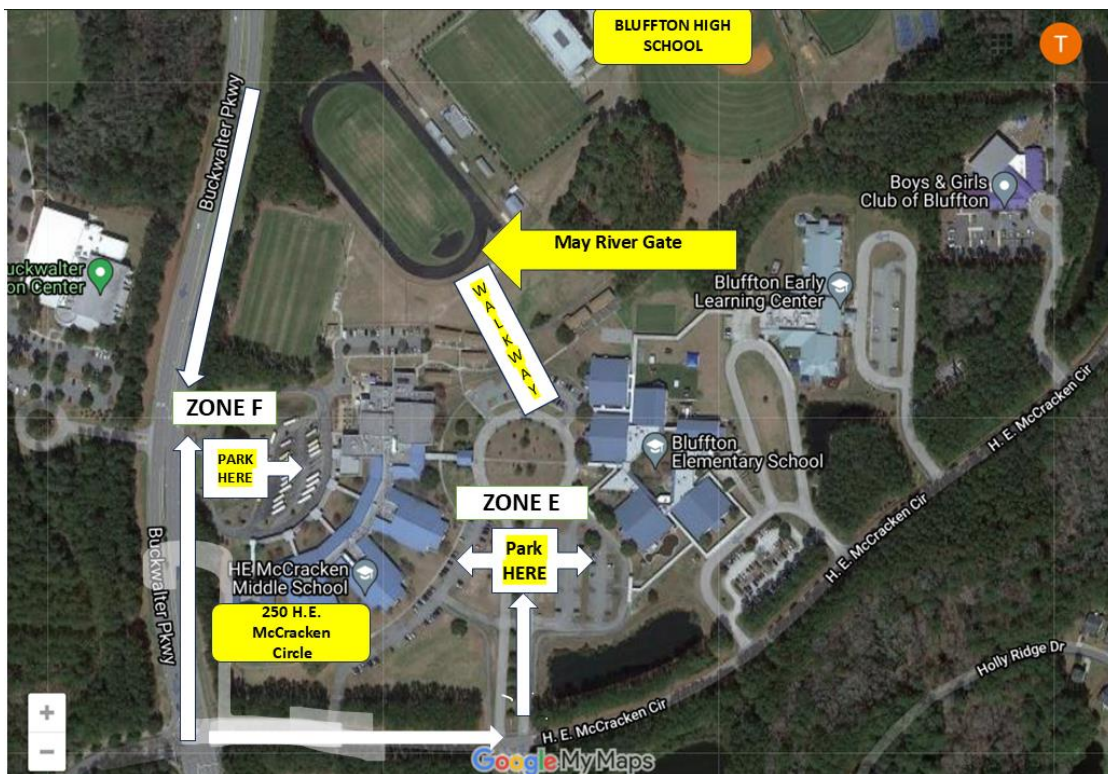

May River at Bluffton Football Game Info (Spectators)

Bobcat Parking at Bluffton High School and Gate

Shark Parking at H.E. McCracken Middle School and Gate

May River at Bluffton Football Game Info (Spectators)

Parking:

- **General parking will be separate**
 - Bluffton Fans--Enter "Zone A/B" or "Zone C" at Bluffton High School
 - May River--Enter "ZONE E or ZONE F" at H.E. McCracken Middle School (250 H.E. McCracken Circle)

- ---**Bluffton AND May River accessible parking** enter at ZONE A/Parking #1. Access by turning right at main school entrance and proceed to end of parking lot.

Tickets: <https://beaufortschools.hometownticketing.com/embed/all?schools=32>

Restrooms:

- Bluffton: at concession stand
- May River: portable restrooms near score board

Food and Drink:

- Bluffton: Concession Stand/State of Mind Café
- May River: Concessions located near score board
- No loitering around concessions or walkways